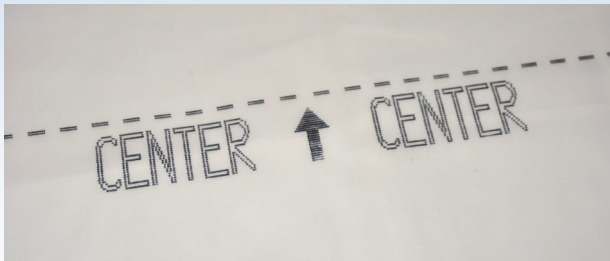

CENTER MARK

The ribbon assembly marking line and center mark help to find the perfect curtain position before the application of the securing ribbon.

C'CLIPS

Optional* C'Clips allow easy and precise fixing of the curtain before application of the securing ribbon

WARNING „LOW OXYGEN” SIGN

Warning sign, sticker or print-out, ensures safety of operators at your destination place.

RECYCLING

Made fully out of PE, both the curtain and securing ribbon, are environmentally friendly by going easily through the main recycling streams.

✉ enquiry@careefercurtain.com

✉ enquiry@dantec.pl

☎ +48 514 680 268

CURTAINS FOR CONTROLLED ATMOSPHERE (CA) REEFERS

Main features and components of the set:

Cutting-edge PE material used for the production of curtains provides high strength and great puncture resistance.

Curtains are fully recyclable using standard methods available worldwide.

The center mark and assembly line printed along the edge of the curtain help with easy application and perfect alignment of the curtain.