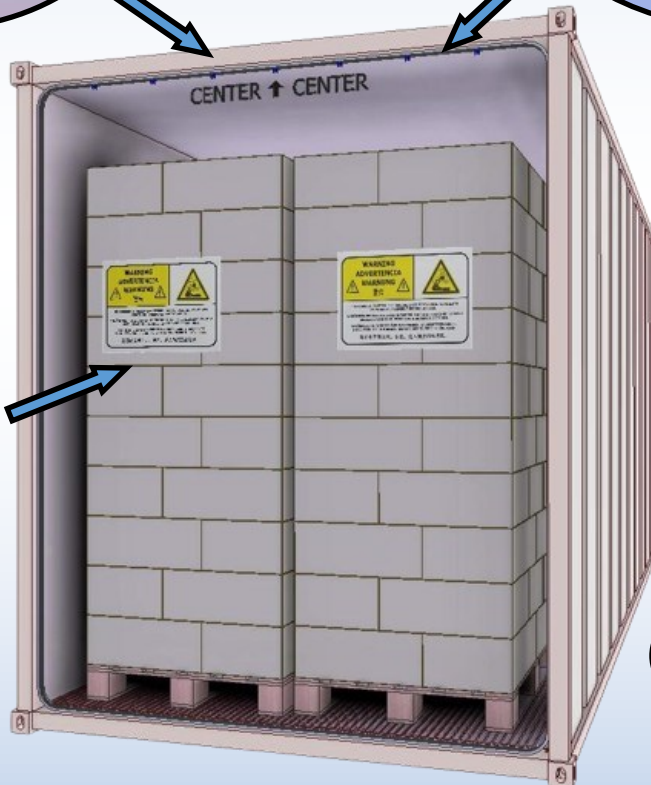

CURTAINS FOR CONTROLLED ATMOSPHERE (CA) REEFERS

High-quality PE curtains for controlled atmosphere (CA) reefers, produced out of cutting-edge industrial material, meet the highest European (EU 10/2011), GB (BRC IOP) and US (FDA) food contact standards.

CENTER MARK

The ribbon assembly marking line and center mark help to find the perfect curtain position before the application of the securing ribbon.

C'CLIPS

Optional* C'Clips allow easy and precise fixing of the curtain before application of the securing ribbon

WARNING „LOW OXYGEN” SIGN

Warning sign, sticker or print-out, ensures safety of operators at your destination place.

RECYCLING

Made fully out of PE, both the curtain and securing ribbon, are environmentally friendly by going easily through the main recycling streams.