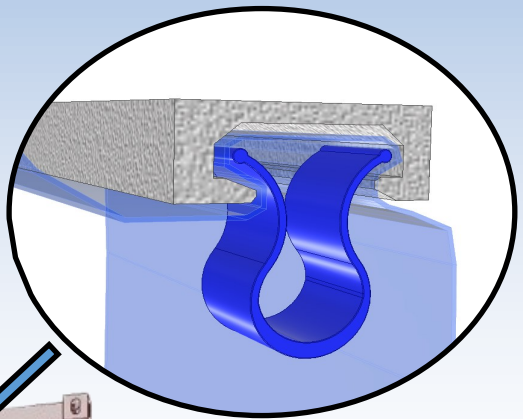

CURTAINS FOR CONTROLLED ATMOSPHERE (CA) REEFERS

High-quality PE curtains for controlled atmosphere (CA) reefers, produced out of cutting-edge industrial material, meet the highest European (EU 10/2011), GB (BRC IOP) and US (FDA) food contact standards.

CENTER MARK

The ribbon assembly marking line and center mark help to find the perfect curtain position before the application of the securing ribbon.

C'CLIPS

Optional* C'Clips allow easy and precise fixing of the curtain before application of the securing ribbon

WARNING „LOW OXYGEN” SIGN

Warning sign, sticker or print-out, ensures safety of operators at your destination place.

RECYCLING

Made fully out of PE, both the curtain and securing ribbon, are environmentally friendly by going easily through the main recycling streams.